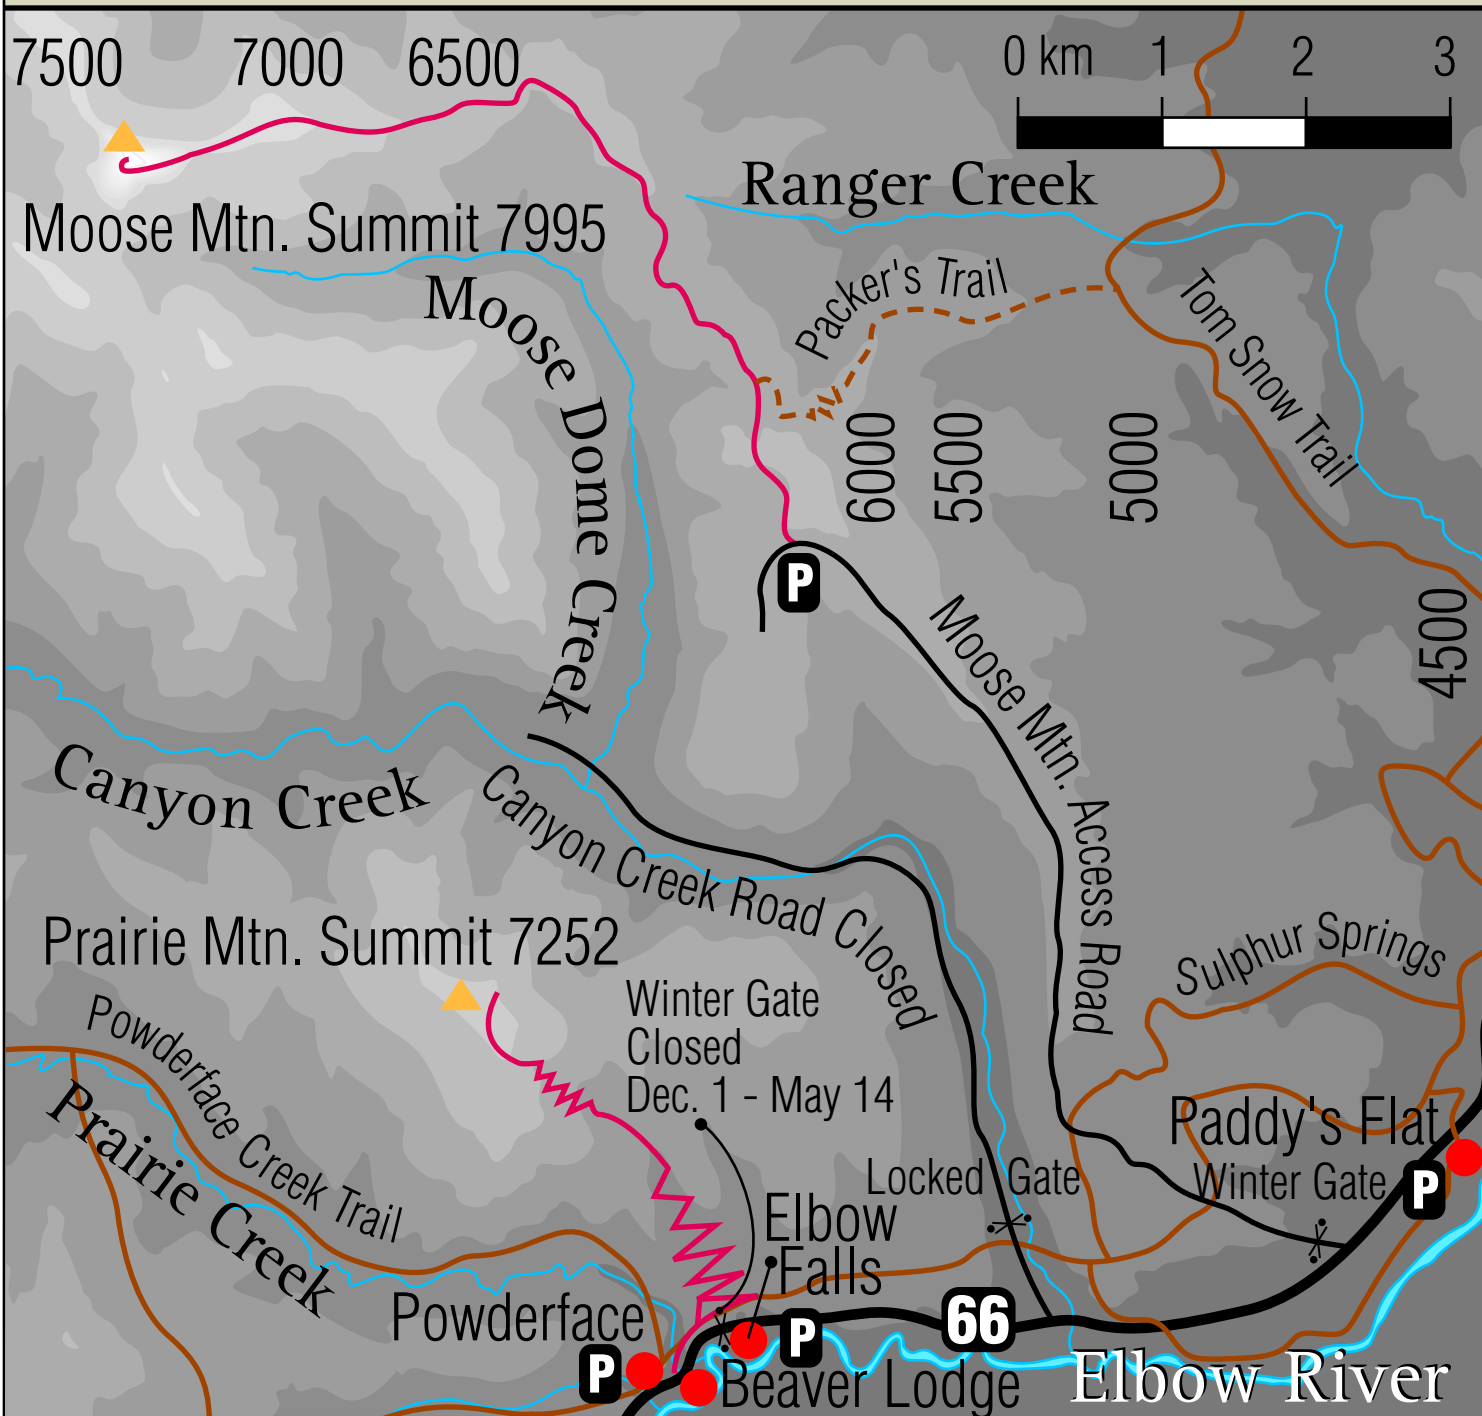

Moose Mountain Summit

ELEVATION GAIN 477 m (1566 ft)

Trailhead

1960 m (6429 ft)

Summit

2437 m (7995 ft)

LENGTH 7.1 km (4.5 mi)

Prairie Mountain Summit

ELEVATION GAIN Trailhead

716 m (2350 ft)

1494 m (4902 ft)

LENGTH 3.8 km (2.4 mi)

Summit

2210 m (7252 ft)