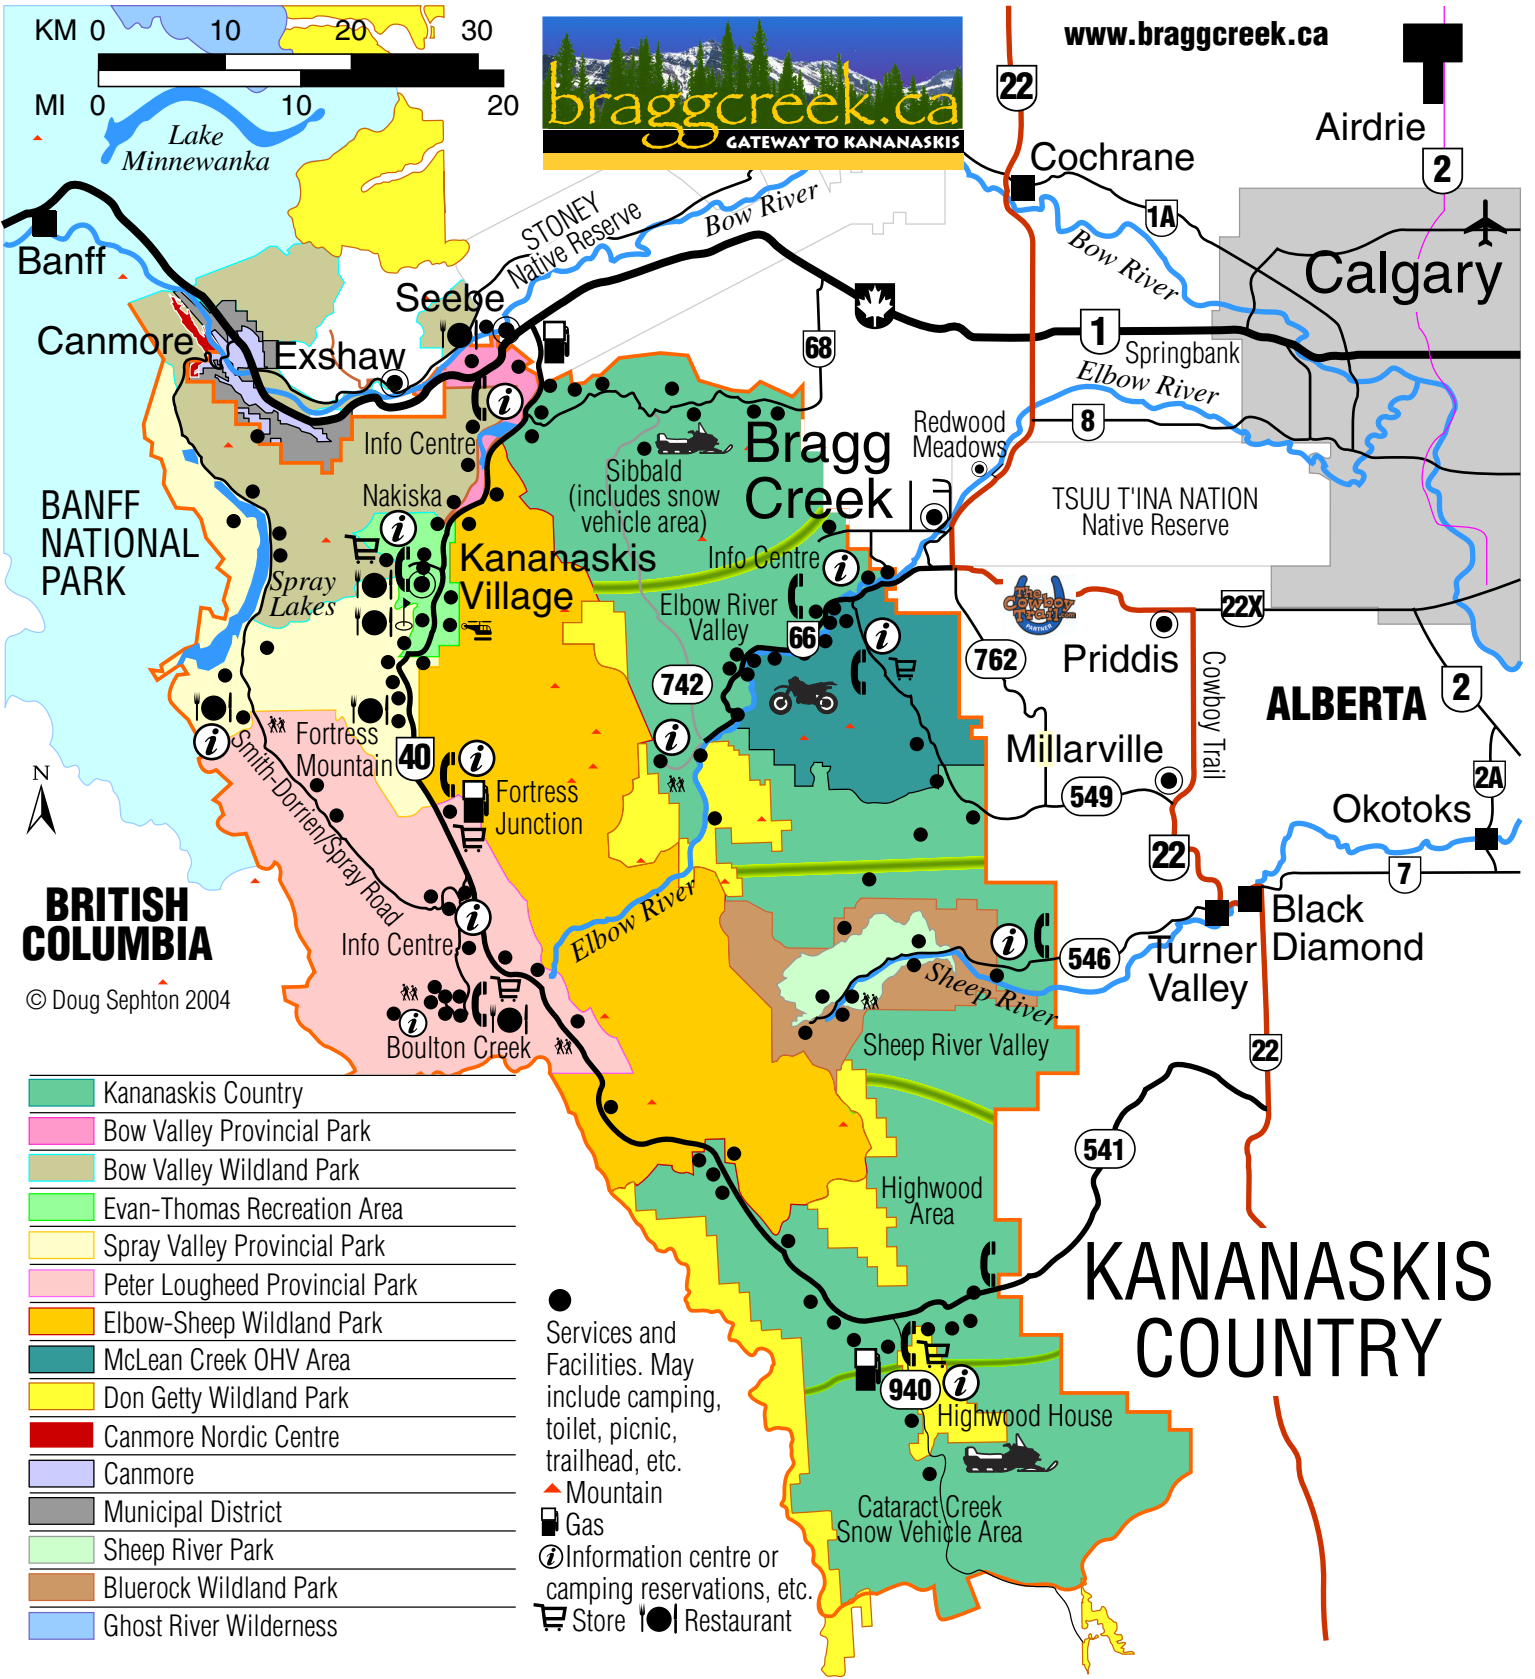

www.braggcreek.ca

BRITISH COLUMBIA

© Doug Sephton 2004

- Kananaskis Country
- Bow Valley Provincial Park
- Bow Valley Wildland Park
- Evan-Thomas Recreation Area
- Spray Valley Provincial Park
- Peter Lougheed Provincial Park
- Elbow-Sheep Wildland Park
- McLean Creek OHV Area
- Don Getty Wildland Park
- Canmore Nordic Centre
- Canmore
- Municipal District
- Sheep River Park
- Bluerock Wildland Park
- Ghost River Wilderness

- Services and Facilities. May include camping, toilet, picnic, trailhead, etc.
- ⛽ Gas
- ⓘ Information centre or camping reservations, etc.
- 🛒 Store
- 🍴 Restaurant
- ▲ Mountain

KANANASKIS COUNTRY